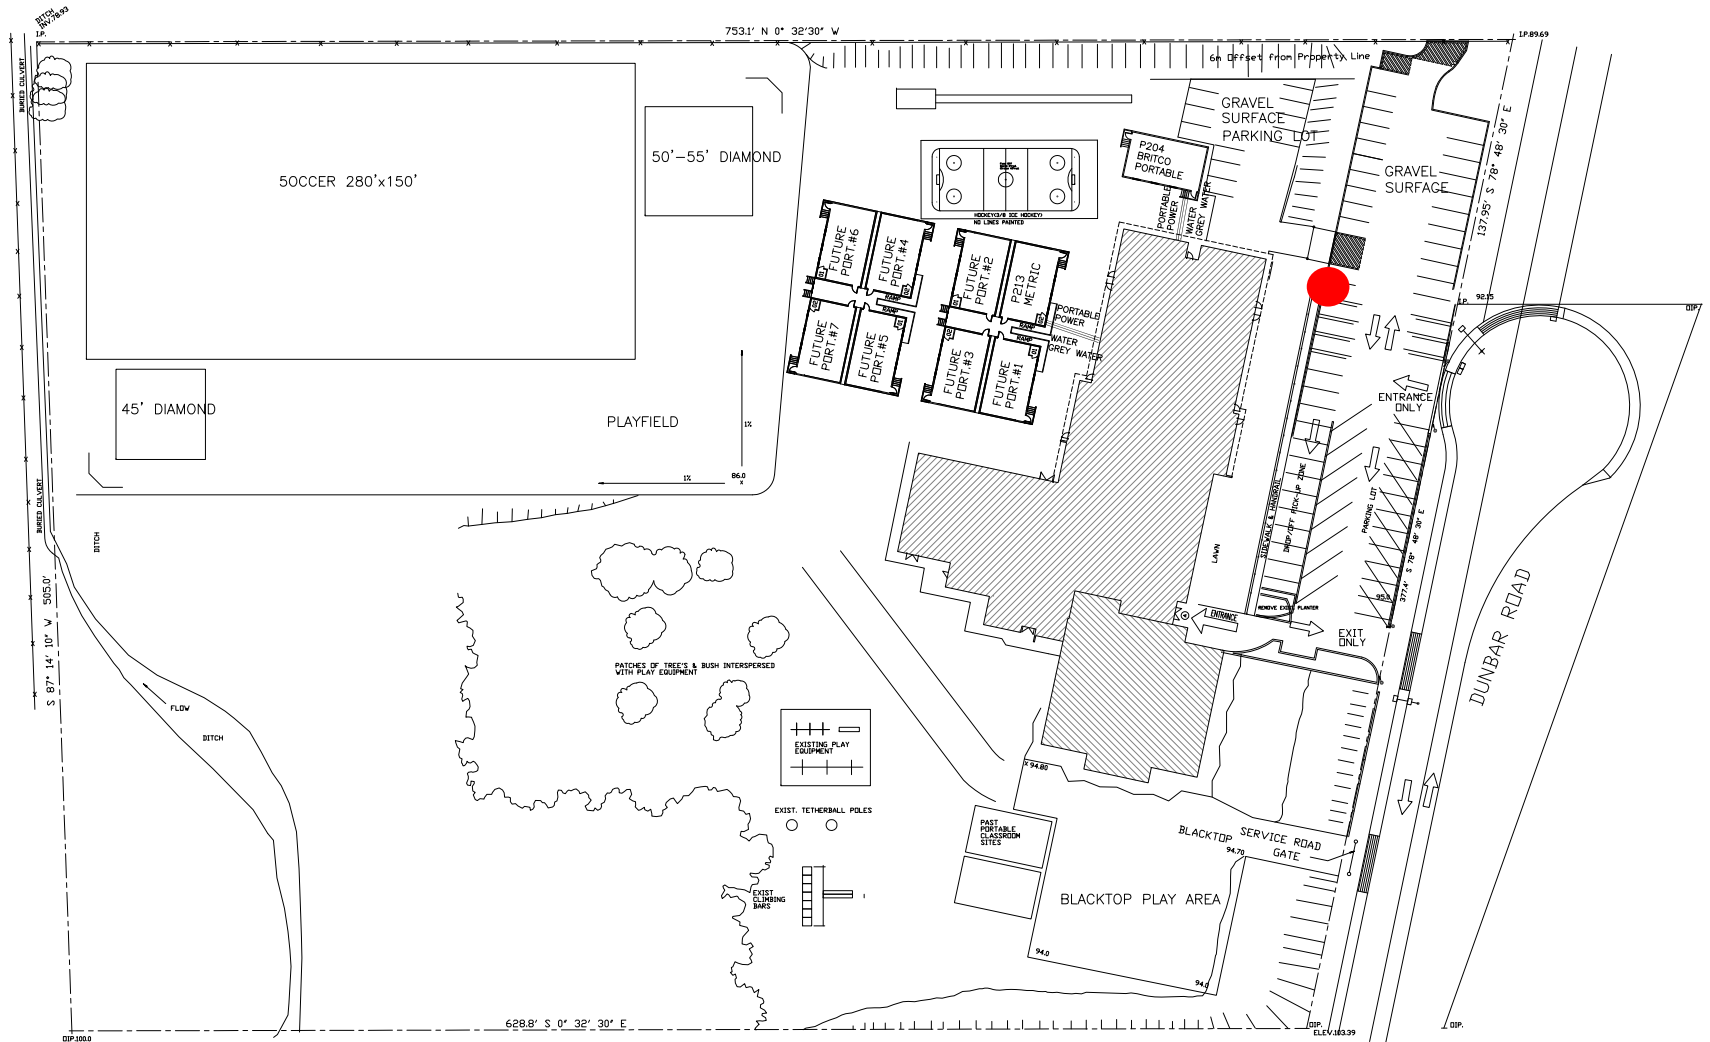

PLEASANT VALLEY ELEMENTARY SCHOOL

6201 DUNBAR ROAD,
NANAIMO, BC
V9T 2P2

Appendix C

LEGAL DESCRIPTION

Legal Description: P.I.D.
000-274-666, Lot A, Section 10,
Wellington District, Plan 22934
Revised: 08/08, By Facilities
Department. GLW

366-PLEASANT VALLEY ELEMENTARY SCHOOL
6201 DUNBAR ROAD, NANAIMO, V9T 2P2
Update: 04-27-2020 O.J